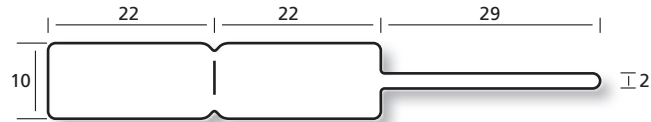

Schlaufen-Etiketten

Labels with loop

Étiquettes avec lanière

- B** Anzahl Bahnen
Number of rows
Nombre de poses
- BB** Bahnbreite
Width of row
Largeur de la bande
- T** Etikettenvorschub (Zoll)
Label feed (inch)
Avance des étiquettes (pouce)

Serie STANDARD

44 1052/5 B = 1, BB = 88 mm

44 1062 B = 1, BB = 88 mm, T = 3/6"

44 1062/1 B = 1, BB = 88 mm, T = 3/6"

44 1064 B = 1, BB = 88 mm, T = 3/6"

44 1064/1 B = 1, BB = 88 mm, T = 3/6"

44 1064/3 B = 1, BB = 90 mm, T = 3/6"

44 1064/7 B = 1, BB = 88 mm, T = 3/6"

44 1065 B = 1, BB = 88 mm, T = 4/6"

34 1069 B = 1, BB = max. 88 mm

34 1070IR B = 1, BB = 90 mm, T = 4/6"

44 1072 B = 1, BB = 88 mm, T = 3/6"

44 1073 B = 1, BB = 88 mm, T = 3/6"

34 1074 B = 1, BB = 88mm

44 1074 B = 1, BB = 88 mm

44 1075 B = 1, BB = 90 mm, T = 3/6"

44 1080/1 B = 1, BB = 110 mm, T = 3/6"

44 1080/2 B = 1, BB = 90 mm, T = 3/6"

44 1082 B = 1, BB = 110 mm, T = 3/6"

44 1082/2 B = 1, BB = 110 mm, T = 3/6"