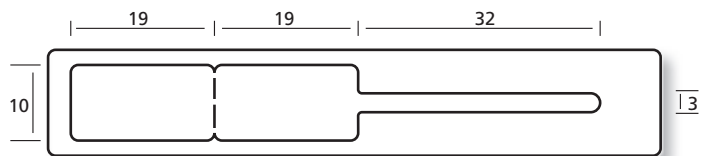

Schlaufen-Etiketten

Labels with loop

Étiquettes avec lanière

- B** Anzahl Bahnen
Number of rows
Nombre de poses
- BB** Bahnbreite
Width of row
Largeur de la bande
- T** Etikettenvorschub (Zoll)
Label feed (inch)
Avance des étiquettes (pouce)

Serie STANDARD

44 1052/5 B = 1, BB = 88 mm

44 1062 B = 1, BB = 88 mm, T = 3/6"

44 1062/1 B = 1, BB = 88 mm, T = 3/6"

44 1064 B = 1, BB = 88 mm, T = 3/6"

44 1064/1 B = 1, BB = 88 mm, T = 3/6"

44 1064/3 B = 1, BB = 90 mm, T = 3/6"

44 1064/7 B = 1, BB = 88 mm, T = 3/6"

44 1065 B = 1, BB = 88 mm, T = 4/6"

34 1069 B = 1, BB = max. 88 mm

34 1070IR B = 1, BB = 90 mm, T = 4/6"

44 1072 B = 1, BB = 88 mm, T = 3/6"

44 1073 B = 1, BB = 88 mm, T = 3/6"

34 1074 B = 1, BB = 88mm

44 1074 B = 1, BB = 88 mm

44 1075 B = 1, BB = 90 mm, T = 3/6"

44 1080/1 B = 1, BB = 110 mm, T = 3/6"

44 1080/2 B = 1, BB = 90 mm, T = 3/6"

44 1082 B = 1, BB = 110 mm, T = 3/6"

44 1082/2 B = 1, BB = 110 mm, T = 3/6"