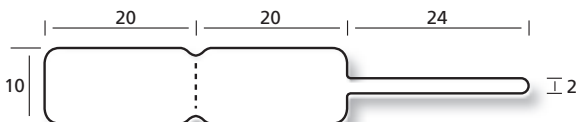

Schlaufen-Etiketten

Labels with loop

Étiquettes avec lanière

- B** Anzahl Bahnen
Number of rows
Nombre de poses
- BB** Bahnbreite
Width of row
Largeur de la bande
- T** Etikettenvorschub (Zoll)
Label feed (inch)
Avance des étiquettes (pouce)

Serie STANDARD

44 1052/5 B = 1, BB = 88 mm

44 1062 B = 1, BB = 88 mm, T = 3/6"

44 1062/1 B = 1, BB = 88 mm, T = 3/6"

44 1064 B = 1, BB = 88 mm, T = 3/6"

44 1064/1 B = 1, BB = 88 mm, T = 3/6"

44 1064/3 B = 1, BB = 90 mm, T = 3/6"

44 1064/7 B = 1, BB = 88 mm, T = 3/6"

44 1065 B = 1, BB = 88 mm, T = 4/6"

34 1069 B = 1, BB = max. 88 mm

34 1070IR B = 1, BB = 90 mm, T = 4/6"

44 1072 B = 1, BB = 88 mm, T = 3/6"

44 1073 B = 1, BB = 88 mm, T = 3/6"

34 1074 B = 1, BB = 88mm

44 1074 B = 1, BB = 88 mm

44 1075 B = 1, BB = 90 mm, T = 3/6"

44 1080/1 B = 1, BB = 110 mm, T = 3/6"

44 1080/2 B = 1, BB = 90 mm, T = 3/6"

44 1082 B = 1, BB = 110 mm, T = 3/6"

44 1082/2 B = 1, BB = 110 mm, T = 3/6"