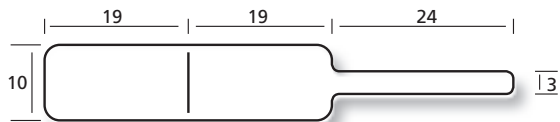

Schlaufen-Etiketten

Labels with loop

Étiquettes avec lanière

- B** Anzahl Bahnen
Number of rows
Nombre de poses
- BB** Bahnbreite
Width of row
Largeur de la bande
- T** Etikettenvorschub (Zoll)
Label feed (inch)
Avance des étiquettes (pouce)

Serie STANDARD

44 1052/5 B = 1, BB = 88 mm

44 1062 B = 1, BB = 88 mm, T = 3/6"

44 1062/1 B = 1, BB = 88 mm, T = 3/6"

44 1064 B = 1, BB = 88 mm, T = 3/6"

44 1064/1 B = 1, BB = 88 mm, T = 3/6"

44 1064/3 B = 1, BB = 90 mm, T = 3/6"

34 1074 B = 1, BB = 88mm

44 1074 B = 1, BB = 88 mm

44 1075 B = 1, BB = 90 mm, T = 3/6"

44 1080/1 B = 1, BB = 110 mm, T = 3/6"

44 1080/2 B = 1, BB = 90 mm, T = 3/6"

44 1082 B = 1, BB = 110 mm, T = 3/6"

44 1082/2 B = 1, BB = 110 mm, T = 3/6"

Serie STANDARD

34 1086 B = 1, BB = 110 mm

34 1087 B = 1, BB = 120 mm

34 1090 B = 1, BB = 110 mm

34 1094 B = 1, BB = 110 mm

44 1096 B = 1, BB = 110 mm

44 1096/1 B = 1, BB = 120 mm

34 1097 B = 1, BB = 120 mm