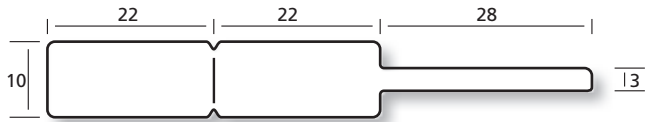

Schlaufen-Etiketten

Labels with loop

Étiquettes avec lanière

- B** Anzahl Bahnen
Number of rows
Nombre de poses
- BB** Bahnbreite
Width of row
Largeur de la bande
- T** Etikettenvorschub (Zoll)
Label feed (inch)
Avance des étiquettes (pouce)

Serie STANDARD

44 1052/5 B = 1, BB = 88 mm

44 1062 B = 1, BB = 88 mm, T = 3/6"

44 1062/1 B = 1, BB = 88 mm, T = 3/6"

44 1064 B = 1, BB = 88 mm, T = 3/6"

44 1064/1 B = 1, BB = 88 mm, T = 3/6"

44 1064/3 B = 1, BB = 90 mm, T = 3/6"

44 1064/7 B = 1, BB = 88 mm, T = 3/6"

44 1065 B = 1, BB = 88 mm, T = 4/6"

34 1069 B = 1, BB = max. 88 mm

34 1070IR B = 1, BB = 90 mm, T = 4/6"

44 1072 B = 1, BB = 88 mm, T = 3/6"

44 1073 B = 1, BB = 88 mm, T = 3/6"

34 1074 B = 1, BB = 88mm

44 1074 B = 1, BB = 88 mm

44 1075 B = 1, BB = 90 mm, T = 3/6"

44 1080/1 B = 1, BB = 110 mm, T = 3/6"

44 1080/2 B = 1, BB = 90 mm, T = 3/6"

44 1082 B = 1, BB = 110 mm, T = 3/6"

44 1082/2 B = 1, BB = 110 mm, T = 3/6"