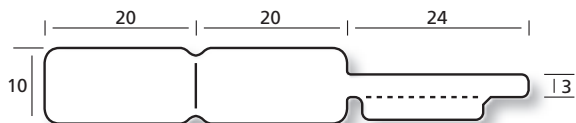

Schlaufen-Etiketten

Labels with loop

Étiquettes avec lanière

- B** Anzahl Bahnen
Number of rows
Nombre de poses
- BB** Bahnbreite
Width of row
Largeur de la bande
- T** Etikettenvorschub (Zoll)
Label feed (inch)
Avance des étiquettes (pouce)

Serie STANDARD

44 1052/5 B = 1, BB = 88 mm

44 1062 B = 1, BB = 88 mm, T = 3/6"

44 1062/1 B = 1, BB = 88 mm, T = 3/6"

44 1064 B = 1, BB = 88 mm, T = 3/6"

44 1064/1 B = 1, BB = 88 mm, T = 3/6"

44 1064/3 B = 1, BB = 90 mm, T = 3/6"

44 1064/7 B = 1, BB = 88 mm, T = 3/6"

44 1065 B = 1, BB = 88 mm, T = 4/6"

34 1069 B = 1, BB = max. 88 mm

34 1070IR B = 1, BB = 90 mm, T = 4/6"

44 1072 B = 1, BB = 88 mm, T = 3/6"

44 1073 B = 1, BB = 88 mm, T = 3/6"

34 1074 B = 1, BB = 88mm

44 1074 B = 1, BB = 88 mm

44 1075 B = 1, BB = 90 mm, T = 3/6"

44 1080/1 B = 1, BB = 110 mm, T = 3/6"

44 1080/2 B = 1, BB = 90 mm, T = 3/6"

44 1082 B = 1, BB = 110 mm, T = 3/6"

44 1082/2 B = 1, BB = 110 mm, T = 3/6"