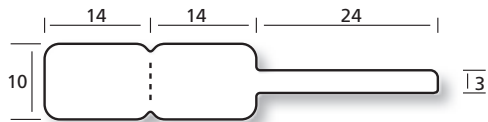

Schlaufen-Etiketten

Labels with loop

Étiquettes avec lanière

- B** Anzahl Bahnen
Number of rows
Nombre de poses
- BB** Bahnbreite
Width of row
Largeur de la bande
- T** Etikettenvorschub (Zoll)
Label feed (inch)
Avance des étiquettes (pouce)

Serie STANDARD

44 1052/5 B = 1, BB = 88 mm

44 1062 B = 1, BB = 88 mm, T = 3/6"

44 1062/1 B = 1, BB = 88 mm, T = 3/6"

44 1064 B = 1, BB = 88 mm, T = 3/6"

44 1064/1 B = 1, BB = 88 mm, T = 3/6"

44 1064/3 B = 1, BB = 90 mm, T = 3/6"

34 1074 B = 1, BB = 88mm

44 1074 B = 1, BB = 88 mm

44 1075 B = 1, BB = 90 mm, T = 3/6"

44 1080/1 B = 1, BB = 110 mm, T = 3/6"

44 1080/2 B = 1, BB = 90 mm, T = 3/6"

44 1082 B = 1, BB = 110 mm, T = 3/6"

44 1082/2 B = 1, BB = 110 mm, T = 3/6"

Serie STANDARD

34 1086 B = 1, BB = 110 mm

34 1087 B = 1, BB = 120 mm

34 1090 B = 1, BB = 110 mm

34 1094 B = 1, BB = 110 mm

44 1096 B = 1, BB = 110 mm

44 1096/1 B = 1, BB = 120 mm

34 1097 B = 1, BB = 120 mm