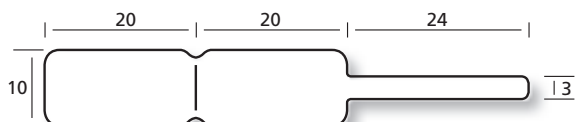

Schlaufen-Etiketten

Labels with loop

Étiquettes avec lanière

- B** Anzahl Bahnen
Number of rows
Nombre de poses
- BB** Bahnbreite
Width of row
Largeur de la bande
- T** Etikettenvorschub (Zoll)
Label feed (inch)
Avance des étiquettes (pouce)

Serie STANDARD

44 1052/5 B = 1, BB = 88 mm

44 1062 B = 1, BB = 88 mm, T = 3/6"

44 1062/1 B = 1, BB = 88 mm, T = 3/6"

44 1064 B = 1, BB = 88 mm, T = 3/6"

44 1064/1 B = 1, BB = 88 mm, T = 3/6"

44 1064/3 B = 1, BB = 90 mm, T = 3/6"

44 1064/7 B = 1, BB = 88 mm, T = 3/6"

44 1065 B = 1, BB = 88 mm, T = 4/6"

34 1069 B = 1, BB = max. 88 mm

34 1070IR B = 1, BB = 90 mm, T = 4/6"

44 1072 B = 1, BB = 88 mm, T = 3/6"

44 1073 B = 1, BB = 88 mm, T = 3/6"

34 1074 B = 1, BB = 88mm

44 1074 B = 1, BB = 88 mm

44 1075 B = 1, BB = 90 mm, T = 3/6"

44 1080/1 B = 1, BB = 110 mm, T = 3/6"

44 1080/2 B = 1, BB = 90 mm, T = 3/6"

44 1082 B = 1, BB = 110 mm, T = 3/6"

44 1082/2 B = 1, BB = 110 mm, T = 3/6"