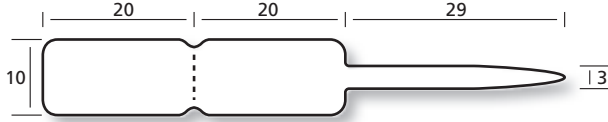

Schlaufen-Etiketten

Labels with loop

Étiquettes avec lanière

- B** Anzahl Bahnen
Number of rows
Nombre de poses
- BB** Bahnbreite
Width of row
Largeur de la bande
- T** Etikettenvorschub (Zoll)
Label feed (inch)
Avance des étiquettes (pouce)

Serie STANDARD

44 1052/5 B = 1, BB = 88 mm

44 1062 B = 1, BB = 88 mm, T = 3/6"

44 1062/1 B = 1, BB = 88 mm, T = 3/6"

44 1064 B = 1, BB = 88 mm, T = 3/6"

44 1064/1 B = 1, BB = 88 mm, T = 3/6"

44 1064/3 B = 1, BB = 90 mm, T = 3/6"

44 1064/7 B = 1, BB = 88 mm, T = 3/6"

44 1065 B = 1, BB = 88 mm, T = 4/6"

34 1069 B = 1, BB = max. 88 mm

34 1070IR B = 1, BB = 90 mm, T = 4/6"

44 1072 B = 1, BB = 88 mm, T = 3/6"

44 1073 B = 1, BB = 88 mm, T = 3/6"

34 1074 B = 1, BB = 88mm

44 1074 B = 1, BB = 88 mm

44 1075 B = 1, BB = 90 mm, T = 3/6"

44 1080/1 B = 1, BB = 110 mm, T = 3/6"

44 1080/2 B = 1, BB = 90 mm, T = 3/6"

44 1082 B = 1, BB = 110 mm, T = 3/6"

44 1082/2 B = 1, BB = 110 mm, T = 3/6"