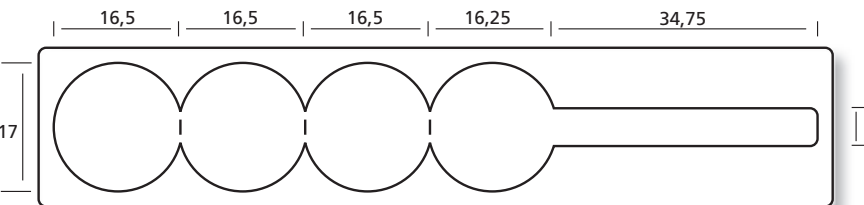

34 14104

B = 1, BB = 120 mm