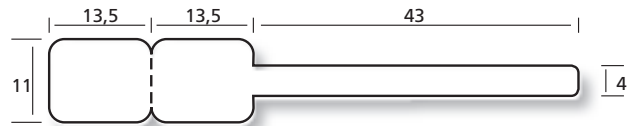

44 1170/1 B = 1, BB = 88 mm, T = 3/6"