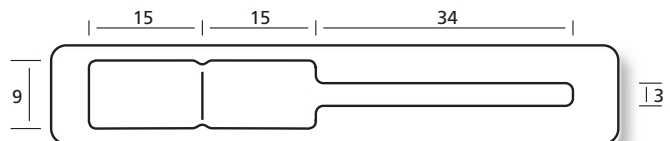

Schlaufen-Etiketten

Labels with loop

Étiquettes avec lanière

- B** Anzahl Bahnen
Number of rows
Nombre de poses
- BB** Bahnbreite
Width of row
Largeur de la bande
- T** Etikettenvorschub (Zoll)
Label feed (inch)
Avance des étiquettes (pouce)

34 755/2R B = 1, BB = 80 mm

34 760IR B = 1, BB = 80 mm

34 761/1IR B = 1, BB = 90 mm

Serie SMALL

44 859 B = 1, BB = 88 mm, T = 3/6"

34 865IR B = 1, BB = 80 mm

44 868 B = 1, BB = 88 mm, T = 3/6"

44 868/1 B = 1, BB = 88 mm, T = 3/6"

34 869IR B = 1, BB = max. 110 mm

44 870/3 B = 1, BB = 80 mm

34 870IR B = 1, BB = 85 mm

34 875IR B = 1, BB = 110 mm

34 880/1 B = 1, BB = 83 mm

34 880IR B = 1, BB = 110 mm

34 956 B = 1, BB = 60 mm

44 959 B = 1, BB = 88 mm, T = 3/6"

34 964IR B = 1, BB = 90 mm

34 974 B = 1, BB = 110 mm

Serie STANDARD

44 1052/5 B = 1, BB = 88 mm

44 1062 B = 1, BB = 88 mm, T = 3/6"

44 1062/1 B = 1, BB = 88 mm, T = 3/6"

44 1064 B = 1, BB = 88 mm, T = 3/6"

44 1064/1 B = 1, BB = 88 mm, T = 3/6"