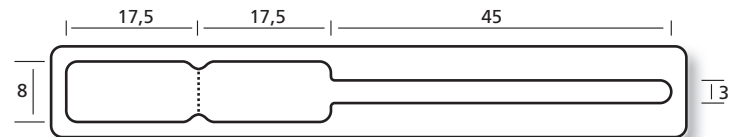

Schlaufen-Etiketten

Labels with loop

Étiquettes avec lanière

- B** Anzahl Bahnen
Number of rows
Nombre de poses
- BB** Bahnbreite
Width of row
Largeur de la bande
- T** Etikettenvorschub (Zoll)
Label feed (inch)
Avance des étiquettes (pouce)

34 755/2R B = 1, BB = 80 mm

34 760IR B = 1, BB = 80 mm

34 761/1IR B = 1, BB = 90 mm

Serie SMALL

44 859 B = 1, BB = 88 mm, T = 3/6"

34 865IR B = 1, BB = 80 mm

44 868 B = 1, BB = 88 mm, T = 3/6"

44 868/1 B = 1, BB = 88 mm, T = 3/6"

34 869IR B = 1, BB = max. 110 mm

44 870/3 B = 1, BB = 80 mm

34 870IR B = 1, BB = 85 mm

34 875IR B = 1, BB = 110 mm

34 880/1 B = 1, BB = 83 mm

34 880IR B = 1, BB = 110 mm

34 956 B = 1, BB = 60 mm

44 959 B = 1, BB = 88 mm, T = 3/6"

34 964IR B = 1, BB = 90 mm

34 974 B = 1, BB = 110 mm

Serie STANDARD

44 1052/5 B = 1, BB = 88 mm

44 1062 B = 1, BB = 88 mm, T = 3/6"

44 1062/1 B = 1, BB = 88 mm, T = 3/6"

44 1064 B = 1, BB = 88 mm, T = 3/6"

44 1064/1 B = 1, BB = 88 mm, T = 3/6"