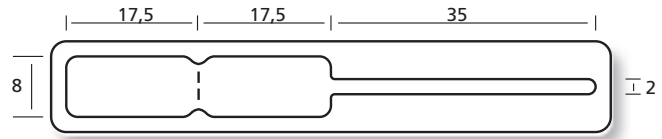

Schlaufen-Etiketten

Labels with loop

Étiquettes avec lanière

- B** Anzahl Bahnen
Number of rows
Nombre de poses
- BB** Bahnbreite
Width of row
Largeur de la bande
- T** Etikettenvorschub (Zoll)
Label feed (inch)
Avance des étiquettes (pouce)

34 755/2R B = 1, BB = 80 mm

34 760IR B = 1, BB = 80 mm

34 761/1IR B = 1, BB = 90 mm

Serie SMALL

44 859 B = 1, BB = 88 mm, T = 3/6"

34 865IR B = 1, BB = 80 mm

44 868 B = 1, BB = 88 mm, T = 3/6"

44 868/1 B = 1, BB = 88 mm, T = 3/6"

34 869IR B = 1, BB = max. 110 mm

44 870/3 B = 1, BB = 80 mm

34 870IR B = 1, BB = 85 mm

34 875IR B = 1, BB = 110 mm

34 880/1 B = 1, BB = 83 mm

34 880IR B = 1, BB = 110 mm

34 956 B = 1, BB = 60 mm

44 959 B = 1, BB = 88 mm, T = 3/6"

34 964IR B = 1, BB = 90 mm

34 974 B = 1, BB = 110 mm

Serie STANDARD

44 1052/5 B = 1, BB = 88 mm

44 1062 B = 1, BB = 88 mm, T = 3/6"

44 1062/1 B = 1, BB = 88 mm, T = 3/6"

44 1064 B = 1, BB = 88 mm, T = 3/6"

44 1064/1 B = 1, BB = 88 mm, T = 3/6"