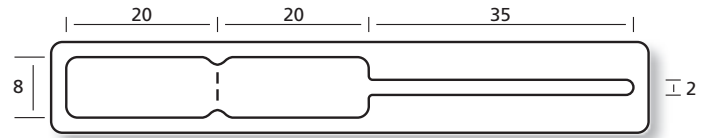

Schlaufen-Etiketten

Labels with loop

Étiquettes avec lanière

- B** Anzahl Bahnen
Number of rows
Nombre de poses
- BB** Bahnbreite
Width of row
Largeur de la bande
- T** Etikettenvorschub (Zoll)
Label feed (inch)
Avance des étiquettes (pouce)

34 755/2R B = 1, BB = 80 mm

34 760IR B = 1, BB = 80 mm

34 761/1IR B = 1, BB = 90 mm

Serie SMALL

44 859 B = 1, BB = 88 mm, T = 3/6"

34 865IR B = 1, BB = 80 mm

44 868 B = 1, BB = 88 mm, T = 3/6"

44 868/1 B = 1, BB = 88 mm, T = 3/6"

34 869IR B = 1, BB = max. 110 mm

44 870/3 B = 1, BB = 80 mm

34 870IR B = 1, BB = 85 mm

34 875IR B = 1, BB = 110 mm

34 880/1 B = 1, BB = 83 mm

34 880IR B = 1, BB = 110 mm

34 956 B = 1, BB = 60 mm

44 959 B = 1, BB = 88 mm, T = 3/6"

34 964IR B = 1, BB = 90 mm

34 974 B = 1, BB = 110 mm

Serie STANDARD

44 1052/5 B = 1, BB = 88 mm

44 1062 B = 1, BB = 88 mm, T = 3/6"

44 1062/1 B = 1, BB = 88 mm, T = 3/6"

44 1064 B = 1, BB = 88 mm, T = 3/6"

44 1064/1 B = 1, BB = 88 mm, T = 3/6"