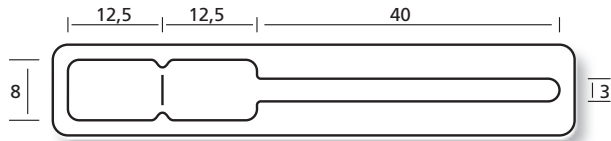

Schlaufen-Etiketten

Labels with loop

Étiquettes avec lanière

- B** Anzahl Bahnen
Number of rows
Nombre de poses
- BB** Bahnbreite
Width of row
Largeur de la bande
- T** Etikettenvorschub (Zoll)
Label feed (inch)
Avance des étiquettes (pouce)

34 755/2R B = 1, BB = 80 mm

34 760IR B = 1, BB = 80 mm

34 761/1IR B = 1, BB = 90 mm

Serie SMALL

44 859 B = 1, BB = 88 mm, T = 3/6"

34 865IR B = 1, BB = 80 mm

44 868 B = 1, BB = 88 mm, T = 3/6"

44 868/1 B = 1, BB = 88 mm, T = 3/6"

34 869IR B = 1, BB = max. 110 mm

44 870/3 B = 1, BB = 80 mm

34 870IR B = 1, BB = 85 mm

34 875IR B = 1, BB = 110 mm

34 880/1 B = 1, BB = 83 mm

34 880IR B = 1, BB = 110 mm

34 956 B = 1, BB = 60 mm

44 959 B = 1, BB = 88 mm, T = 3/6"

34 964IR B = 1, BB = 90 mm

34 974 B = 1, BB = 110 mm

Serie STANDARD

44 1052/5 B = 1, BB = 88 mm

44 1062 B = 1, BB = 88 mm, T = 3/6"

44 1062/1 B = 1, BB = 88 mm, T = 3/6"

44 1064 B = 1, BB = 88 mm, T = 3/6"

44 1064/1 B = 1, BB = 88 mm, T = 3/6"