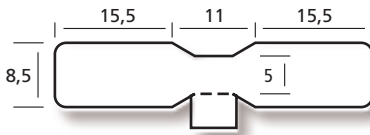

**34 1472** B = 1, BB = 88 mm

**44 1335** B = 1, BB = 63 mm, T = 4/6"

**44 1350** B = 1, BB = 88 mm, T = 4/6"

**44 1740** B = 1, BB = 88 mm, T = 5/6"

**34 1850** B = 2, BB = 110 mm

**44 1936** B = 1, BB = 88 mm, T = 5/6"

**Alle Formen sind mit einem leimfreien Mittensteg ausgestattet**

All shapes are featured with a gluefree stripe in the middle of the label

Toutes les formes sont équipées d'une zone sans colle au centre

## Typ 2

**44 644** B = 1, BB = 80 mm, T = 2/6"

**44 842/2** B = 1, BB = 70 mm, T = 3/6"

**44 852** B = 1, BB = 80 mm, T = 3/6"

**44 945** B = 2, BB = 120 mm, T = 3/6"

**44 1056/2** B = 1, BB = 100 mm, T = 3/6"