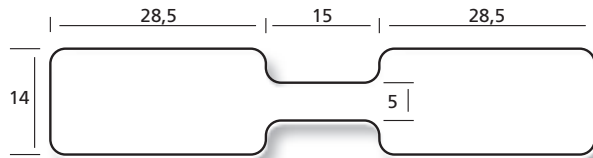

# Ring-Etiketten

Labels for rings  
Etiquettes pour bagues

- B** Anzahl Bahnen  
Number of rows  
Nombre de poses
- BB** Bahnbreite  
Width of row  
Largeur de la bande
- T** Etikettenvorschub (Zoll)  
Label feed (inch)  
Avance des étiquettes (pouce)

**44 1162** B = 1, BB = 88 mm, T = 3/6"

**44 1162/1** B = 1, BB = 88 mm, T = 7/12"

# Typ 1

**44 1258** B = 1, BB = 88 mm, T = 4/6"

**44 1274** B = 1, BB = 100 mm, T = 4/6"

**44 1362** B = 1, BB = 88 mm, T = 5/8"

**44 1362/1** B = 1, BB = 88 mm, T = 4/6"

**44 1375** B = 1, BB = 88 mm, T = 4/6" **EAN-13**

**44 1453** B = 1, BB = 88 mm, T = 4/6"

**34 1472/1** B = 1, BB = 88 mm **EAN-13**

**34 1472/1IR** B = 1, BB = 88 mm

**44 1580** B = 1, BB = 88 mm **Mit Preisabriss**

**44 1653** B = 1, BB = 88 mm, T = 6/8"