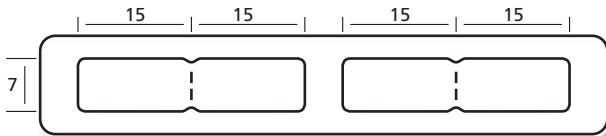

Faden-Etiketten

Labels for threads
Etiquettes à fil

- B** Anzahl Bahnen
Number of rows
Nombre de poses
- BB** Bahnbreite
Width of row
Largeur de la bande
- T** Etikettenvorschub (Zoll)
Label feed (inch)
Avance des étiquettes (pouce)

34 726 B = 2, BB = 60 mm

44 726 B = 4, BB = 140 mm, T = 5/12"

44 726/1 B = 1, BB = 80 mm, T = 3/6"

34 730IR B = 2, BB = 90 mm

44 737 B = 2, BB = 100 mm, T = 3/6"

44 830 B = 2, BB = 80 mm, T = 3/6"

44 835/1 B = 2, BB = 100 mm, T = 3/6"

44 835/4 B = 1, BB = 60 mm, T = 3/6"

44 835 B = 1, BB = 80 mm, T = 3/6"

44 835/2 B = 2, BB = 100 mm, T = 3/6"

34 835IR B = 1, BB = 120 mm

44 852/2 B = 1, BB = 100 mm, T = 3/8"

34 926 B = 2, BB = 60 mm

34 930IR B = 2, BB = 90 mm

44 935 B = 1, BB = 60 mm, T = 3/6"

44 940 B = 1, BB = 70 mm, T = 3/6"

44 1032 B = 2, BB = 90 mm, T = 3/6"

44 1038 B = 2, BB = 100 mm, T = 3/6"

44 1038/1 B = 1, BB = 80 mm, T = 3/6"

44 1042 B = 2, BB = 110 mm, T = 3/6"