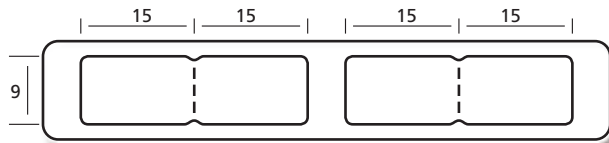

Faden-Etiketten

Labels for threads
Etiquettes à fil

- B** Anzahl Bahnen
Number of rows
Nombre de poses
- BB** Bahnbreite
Width of row
Largeur de la bande
- T** Etikettenvorschub (Zoll)
Label feed (inch)
Avance des étiquettes (pouce)

34 726 B = 2, BB = 60 mm

44 726 B = 4, BB = 140 mm, T = 5/12"

44 726/1 B = 1, BB = 80 mm, T = 3/6"

34 730IR B = 2, BB = 90 mm

44 737 B = 2, BB = 100 mm, T = 3/6"

44 830 B = 2, BB = 80 mm, T = 3/6"

44 835/1 B = 2, BB = 100 mm, T = 3/6"

44 835/4 B = 1, BB = 60 mm, T = 3/6"

44 835 B = 1, BB = 80 mm, T = 3/6"

44 835/2 B = 2, BB = 100 mm, T = 3/6"

34 835IR B = 1, BB = 120 mm

44 852/2 B = 1, BB = 100 mm, T = 3/8"

34 926 B = 2, BB = 60 mm

34 930IR B = 2, BB = 90 mm

44 935 B = 1, BB = 60 mm, T = 3/6"

44 940 B = 1, BB = 70 mm, T = 3/6"

44 1032 B = 2, BB = 90 mm, T = 3/6"

44 1038 B = 2, BB = 100 mm, T = 3/6"

44 1038/1 B = 1, BB = 80 mm, T = 3/6"

44 1042 B = 2, BB = 110 mm, T = 3/6"