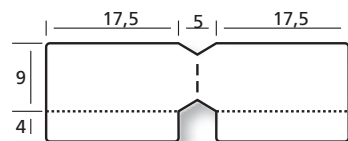

Faden-Etiketten

Labels for threads
Etiquettes à fil

- B** Anzahl Bahnen
Number of rows
Nombre de poses
- BB** Bahnbreite
Width of row
Largeur de la bande
- T** Etikettenvorschub (Zoll)
Label feed (inch)
Avance des étiquettes (pouce)

44 935 B = 1, BB = 60 mm, T = 3/6"

44 940 B = 1, BB = 70 mm, T = 3/6"

44 1032 B = 2, BB = 90 mm, T = 3/6"

44 1038 B = 2, BB = 100 mm, T = 3/6"

44 1038/1 B = 1, BB = 80 mm, T = 3/6"

44 1042 B = 2, BB = 110 mm, T = 3/6"

44 1042/1 B = 2, BB = 120 mm, T = 3/6"

34 1044 B = 1, BB = 60 mm

44 1047 B = 1, BB = 80 mm, T = 3/6"

44 1047/1 B = 2, BB = 130 mm, T = 3/6"

34 1152 B = 1, BB = 80 mm

44 1152/1 B = 1, BB = 80 mm, T = 3/6"

34 1248 B = 2, BB = 120 mm, T = 10/17"

35 1248 B = 1, BB = 80 mm

34 1340 B = 1, BB = 60 mm

44 1438 B = 1, BB = 70 mm, T = 4/6"

45 1524 B = 1, BB = 50 mm, T = 6/8"

35 2026 B = 1, BB = 40 mm

45 2028 B = 1, BB = 60 mm

45 2219 B = 1, BB = 44 mm, T = 6/6"