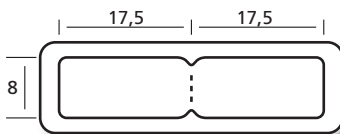

Faden-Etiketten

Labels for threads
Etiquettes à fil

- B** Anzahl Bahnen
Number of rows
Nombre de poses
- BB** Bahnbreite
Width of row
Largeur de la bande
- T** Etikettenvorschub (Zoll)
Label feed (inch)
Avance des étiquettes (pouce)

34 726 B = 2, BB = 60 mm

44 726 B = 4, BB = 140 mm, T = 5/12"

44 726/1 B = 1, BB = 80 mm, T = 3/6"

34 730IR B = 2, BB = 90 mm

44 737 B = 2, BB = 100 mm, T = 3/6"

44 830 B = 2, BB = 80 mm, T = 3/6"

44 835/1 B = 2, BB = 100 mm, T = 3/6"

44 835/4 B = 1, BB = 60 mm, T = 3/6"

44 835 B = 1, BB = 80 mm, T = 3/6"

44 835/2 B = 2, BB = 100 mm, T = 3/6"

34 835IR B = 1, BB = 120 mm

44 852/2 B = 1, BB = 100 mm, T = 3/8"

34 926 B = 2, BB = 60 mm

34 930IR B = 2, BB = 90 mm

44 935 B = 1, BB = 60 mm, T = 3/6"

44 940 B = 1, BB = 70 mm, T = 3/6"

44 1032 B = 2, BB = 90 mm, T = 3/6"

44 1038 B = 2, BB = 100 mm, T = 3/6"

44 1038/1 B = 1, BB = 80 mm, T = 3/6"

44 1042 B = 2, BB = 110 mm, T = 3/6"