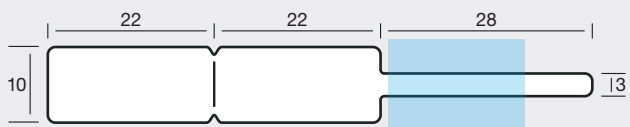

## 34 869IR

38 mm  
1.250

Schleife voll beleimt |  
Loop completely with glue |  
Lanière complètement collée

## 44 1072

38 mm  
1.250

Schleife leimfrei |  
Loop glue-free |  
Lanière sans colle